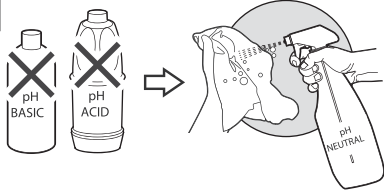

5

6

7

8

857868...+857868...

Must be cleaned with NEUTRAL pH cleaning product

1395 v02 2023-11-28

Roca Sanitario, S.A.
 Avda. Diagonal, 513
 08029 Barcelona
 SPAIN
 www.roca.com